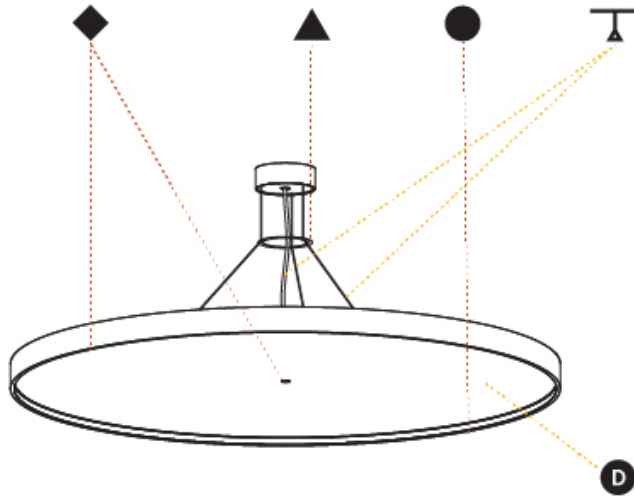

SIGN DIVA KORONA SUSPENSION

A300017-

PROJECT	_____
TYPE	_____
SPECIFIER	_____
QUANTITY	_____
DATE	_____

A